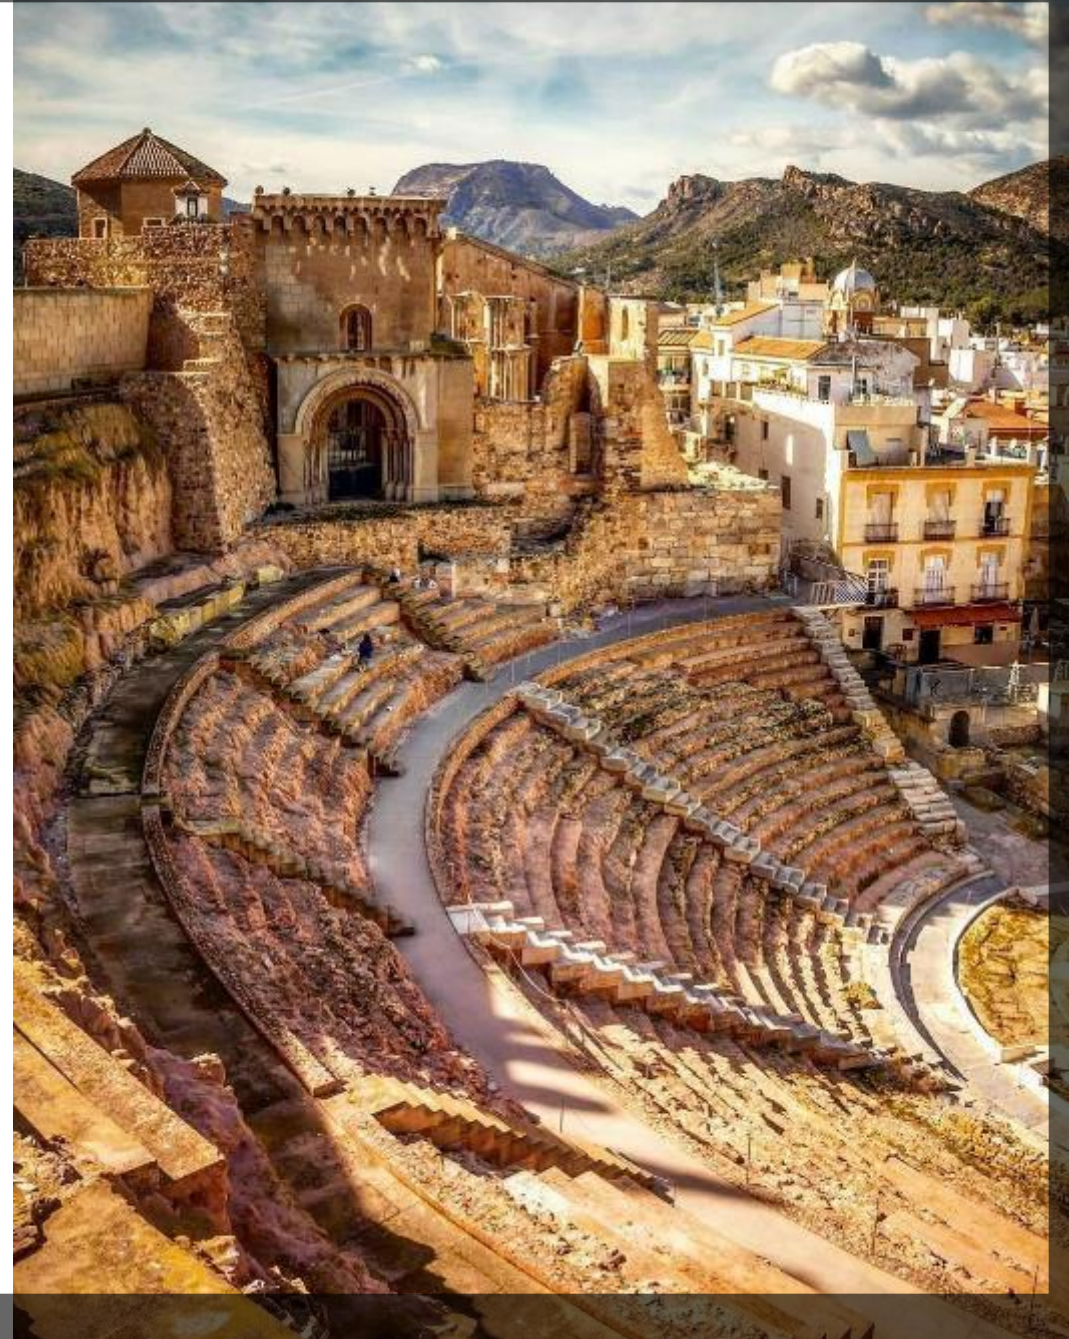

CARTAGENA: MILLENARY CITY

Grand Hyatt La Manga Club Golf & Spa